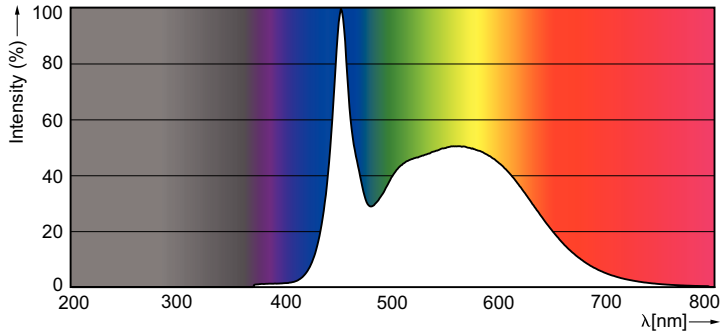

CorePro LEDtube EM/Mains T8

Photometric data

SDPO_MLEDGA_0051-Spectral Power distribution