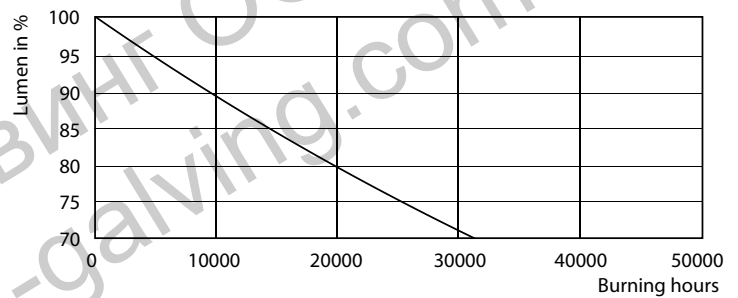

LEDtube 1500mm 20W G13 840 2200lm